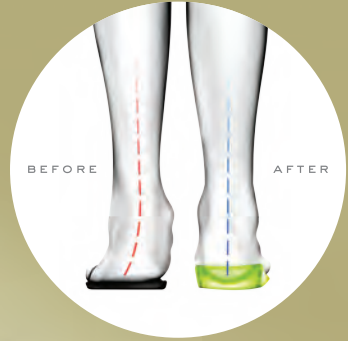

Also available in:

Pewter

VIONIC CANDACE WOMEN'S WHOLE SIZES 5-11

Nude

Also available in:

Black

VIONIC®

Walk. Move. Live.™